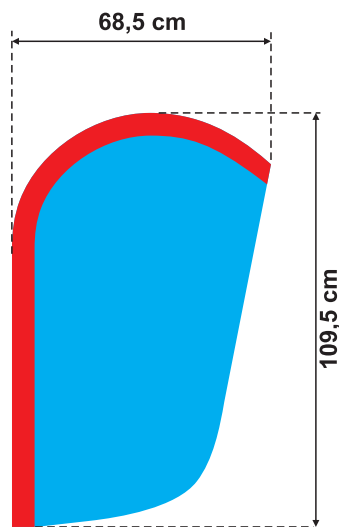

Eco BackFlag

Business BackFlag

scale 1:20

TEMPLATES

Flag before finishing

VISUALIZATION

Flag after finishing

The templates contain overlapping.

Please take care to place important details of your graphic not closer than 5cm from the edges of a template not to make them be printed on a hem line or a flag sleeve.

What do the particular colours mean:

-  main printing area with overlapping
-  front of the sleeve