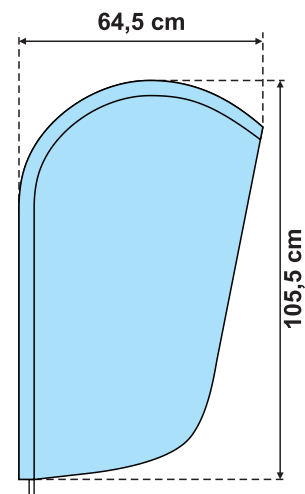

Eco BackFlag

Business BackFlag

scale 1:20

TEMPLATES

Flag before finishing

VISUALIZATION

Flag after finishing

The templates contain overlapping.

Please take care to place important details of your graphic not closer than 5cm from the edges of a template not to make them be printed on a hem line or a flag sleeve.

What do the particular colours mean:

-  main printing area with overlapping
-  front of the sleeve